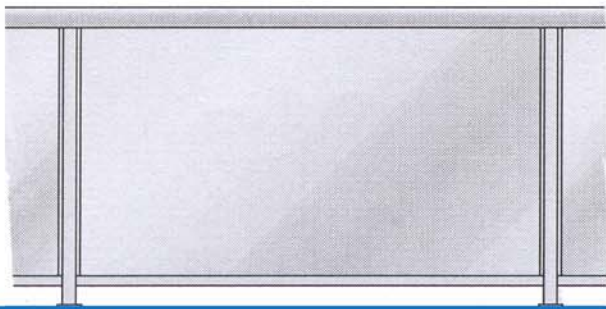

ACE GLASS BALUSTRADING

ACE 1 *GLASS Single Top Rail*

ACE 2 *GLASS Double Top Rail*

ACE 3 *GLASS Patch Fittings*

ACE 4 *GLASS Patch Fittings*

ACE 5 *GLASS Slotted Posts*

ACE 6 *GLASS Slotted Posts*

ACE 7 *FRAMELESS GLASS Side*

ACE 8 *FRAMELESS GLASS Channel*

ACE 9 BALUSTERS Single Top Rail

ACE 10 BALUSTERS Double Top Rail

ACE 11 HANDRAIL Top & Mid Rail

ACE 12 WIRE-Stainless Steel

Phone: (02) 9441 2886

Fax: (02) 9653 9541

Internet: www.aceglass.com.au