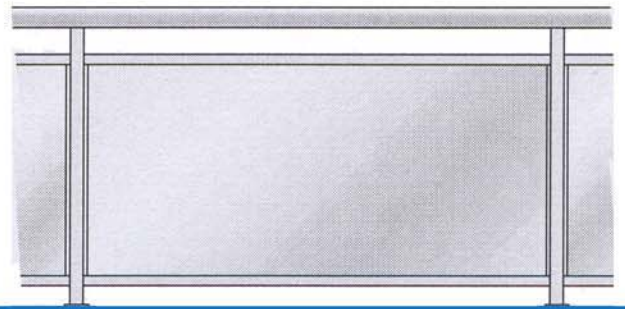

ACE GLASS BALUSTRADING

ACE 1 *GLASS Single Top Rail*

ACE 2 *GLASS Double Top Rail*

ACE 3 *GLASS Patch Fittings*

ACE 4 *GLASS Patch Fittings*

ACE 5 *GLASS Slotted Posts*

ACE 6 *GLASS Slotted Posts*

ACE 7 *FRAMELESS GLASS Side*

ACE 8 *FRAMELESS GLASS Channel*

ACE 9 BALUSTERS Single Top Rail

ACE 10 BALUSTERS Double Top Rail

ACE 11 HANDRAIL Top & Mid Rail

ACE 12 WIRE-Stainless Steel

Phone: (02) 9441 2886

Fax: (02) 9653 9541

Internet: www.aceglass.com.au