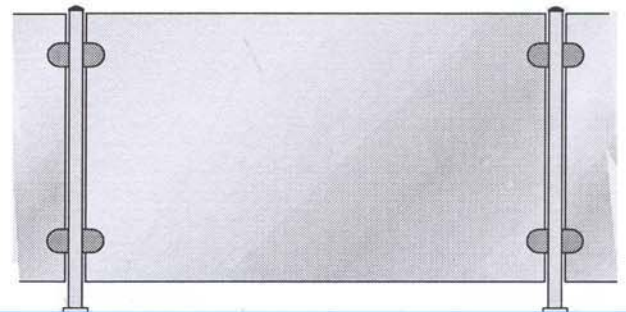

ACE GLASS BALUSTRADING

ACE 1 *GLASS Single Top Rail*

ACE 2 *GLASS Double Top Rail*

ACE 3 *GLASS Patch Fittings*

ACE 4 *GLASS Patch Fittings*

ACE 5 *GLASS Slotted Posts*

ACE 6 *GLASS Slotted Posts*

ACE 7 *FRAMELESS GLASS Side*

ACE 8 *FRAMELESS GLASS Channel*

ACE 9 BALUSTERS Single Top Rail

ACE 10 BALUSTERS Double Top Rail

ACE 11 HANDRAIL Top & Mid Rail

ACE 12 WIRE-Stainless Steel

Phone: (02) 9441 2886

Fax: (02) 9653 9541

Internet: www.aceglass.com.au