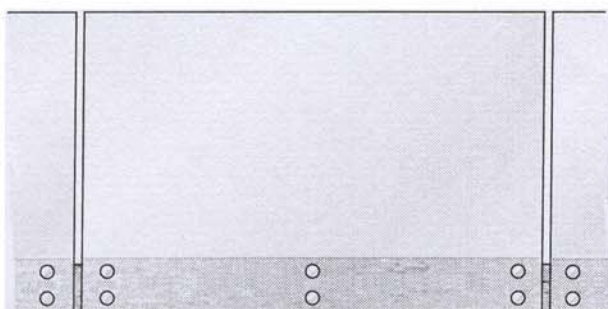

ACE GLASS BALUSTRADING

ACE 1 *GLASS Single Top Rail*

ACE 2 *GLASS Double Top Rail*

ACE 3 *GLASS Patch Fittings*

ACE 4 *GLASS Patch Fittings*

ACE 5 *GLASS Slotted Posts*

ACE 6 *GLASS Slotted Posts*

ACE 7 *FRAMELESS GLASS Side*

ACE 8 *FRAMELESS GLASS Channel*

ACE 9 BALUSTERS Single Top Rail

ACE 10 BALUSTERS Double Top Rail

ACE 11 HANDRAIL Top & Mid Rail

ACE 12 WIRE-Stainless Steel

Phone: (02) 9441 2886

Fax: (02) 9653 9541

Internet: www.aceglass.com.au