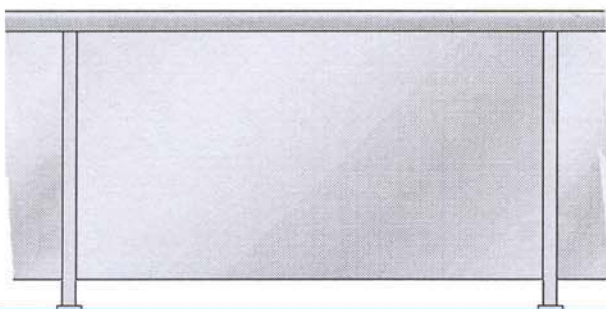

ACE GLASS BALUSTRADING

ACE 1 *GLASS Single Top Rail*

ACE 2 *GLASS Double Top Rail*

ACE 3 *GLASS Patch Fittings*

ACE 4 *GLASS Patch Fittings*

ACE 5 *GLASS Slotted Posts*

ACE 6 *GLASS Slotted Posts*

ACE 7 *FRAMELESS GLASS Side*

ACE 8 *FRAMELESS GLASS Channel*

ACE 9 BALUSTERS Single Top Rail

ACE 10 BALUSTERS Double Top Rail

ACE 11 HANDRAIL Top & Mid Rail

ACE 12 WIRE-Stainless Steel

Phone: (02) 9441 2886

Fax: (02) 9653 9541

Internet: www.aceglass.com.au