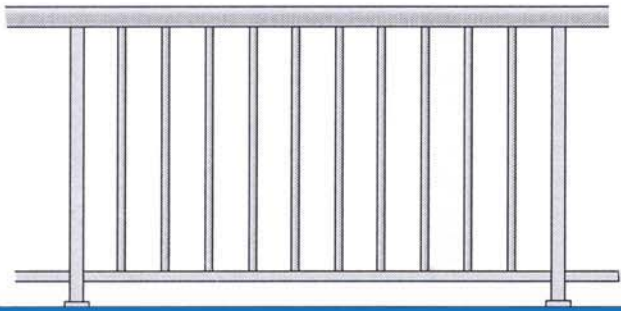

ACE GLASS BALUSTRADING

ACE 1 *GLASS Single Top Rail*

ACE 2 *GLASS Double Top Rail*

ACE 3 *GLASS Patch Fittings*

ACE 4 *GLASS Patch Fittings*

ACE 5 *GLASS Slotted Posts*

ACE 6 *GLASS Slotted Posts*

ACE 7 *FRAMELESS GLASS Side*

ACE 8 *FRAMELESS GLASS Channel*

ACE 9 BALUSTERS Single Top Rail

ACE 10 BALUSTERS Double Top Rail

ACE 11 HANDRAIL Top & Mid Rail

ACE 12 WIRE-Stainless Steel

Phone: (02) 9441 2886

Fax: (02) 9653 9541

Internet: www.aceglass.com.au