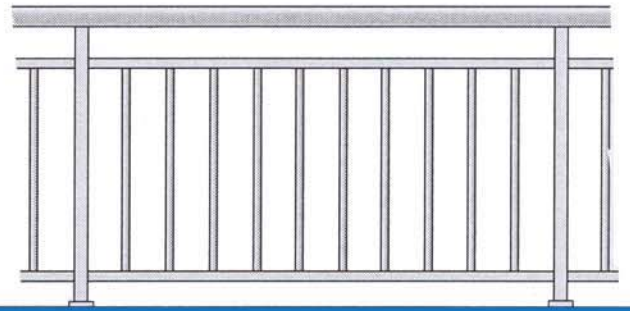

ACE GLASS BALUSTRADING

ACE 1 *GLASS Single Top Rail*

ACE 2 *GLASS Double Top Rail*

ACE 3 *GLASS Patch Fittings*

ACE 4 *GLASS Patch Fittings*

ACE 5 *GLASS Slotted Posts*

ACE 6 *GLASS Slotted Posts*

ACE 7 *FRAMELESS GLASS Side*

ACE 8 *FRAMELESS GLASS Channel*

ACE 9 BALUSTERS Single Top Rail

ACE 10 BALUSTERS Double Top Rail

ACE 11 HANDRAIL Top & Mid Rail

ACE 12 WIRE-Stainless Steel

Phone: (02) 9441 2886

Fax: (02) 9653 9541

Internet: www.aceglass.com.au