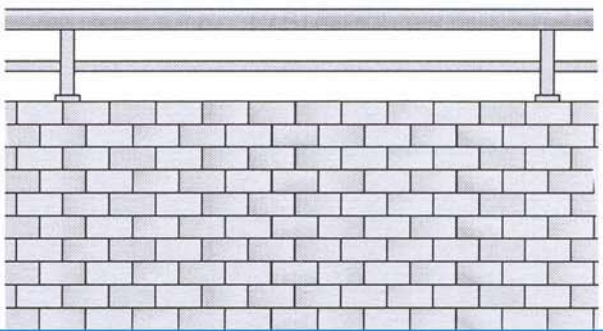

ACE GLASS BALUSTRADING

ACE 1 *GLASS Single Top Rail*

ACE 2 *GLASS Double Top Rail*

ACE 3 *GLASS Patch Fittings*

ACE 4 *GLASS Patch Fittings*

ACE 5 *GLASS Slotted Posts*

ACE 6 *GLASS Slotted Posts*

ACE 7 *FRAMELESS GLASS Side*

ACE 8 *FRAMELESS GLASS Channel*

ACE 9 BALUSTERS Single Top Rail

ACE 10 BALUSTERS Double Top Rail

ACE 11 HANDRAIL Top & Mid Rail

ACE 12 WIRE-Stainless Steel

Phone: (02) 9441 2886

Fax: (02) 9653 9541

Internet: www.aceglass.com.au