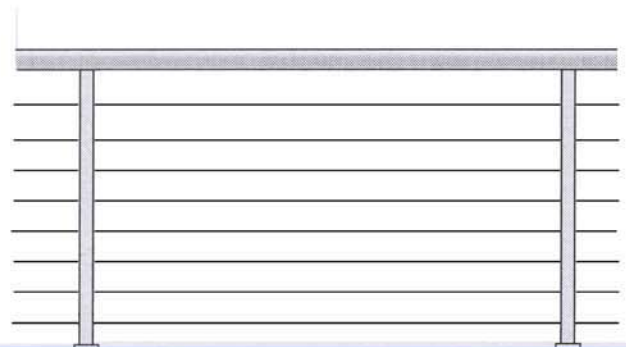

ACE 8 *FRAMELESS GLASS Channel*

ACE 9 BALUSTERS Single Top Rail

ACE 10 BALUSTERS Double Top Rail

ACE 11 HANDRAIL Top & Mid Rail

ACE 12 WIRE-Stainless Steel

Phone: (02) 9441 2886

Fax: (02) 9653 9541

Internet: www.aceglass.com.au