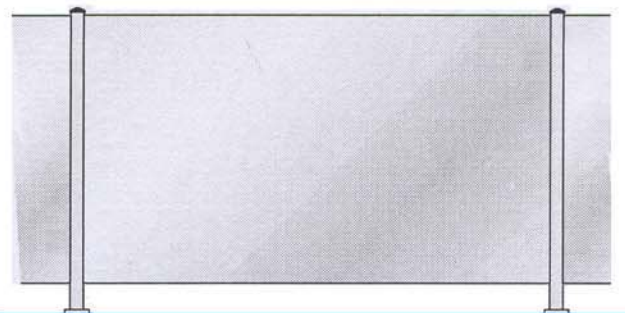

ACE GLASS BALUSTRADING

ACE 1 *GLASS Single Top Rail*

ACE 2 *GLASS Double Top Rail*

ACE 3 *GLASS Patch Fittings*

ACE 4 *GLASS Patch Fittings*

ACE 5 *GLASS Slotted Posts*

ACE 6 *GLASS Slotted Posts*

ACE 7 *FRAMELESS GLASS Side*

ACE 8 *FRAMELESS GLASS Channel*

ACE 9 BALUSTERS Single Top Rail

ACE 10 BALUSTERS Double Top Rail

ACE 11 HANDRAIL Top & Mid Rail

ACE 12 WIRE-Stainless Steel

Phone: (02) 9441 2886

Fax: (02) 9653 9541

Internet: www.aceglass.com.au